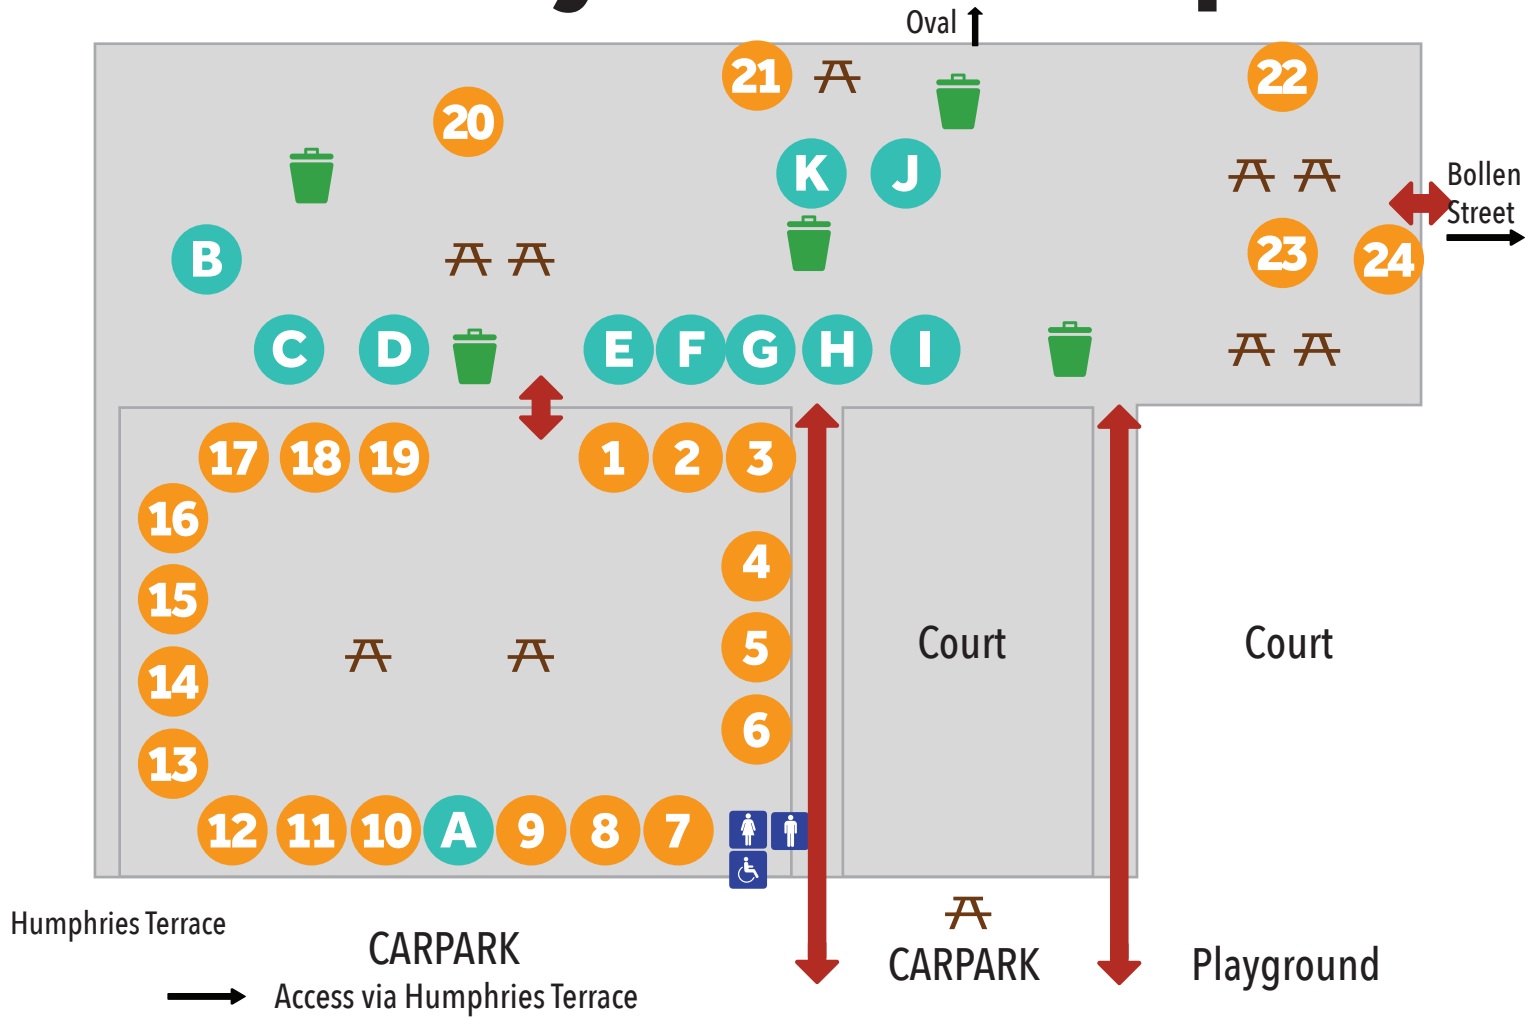

Barneys Bazaar Map

- | | | |
|--|-----------------------------|--------------------------------------|
| 1 Michele Kate | 14 Lil Threads Co. | A Tea & Coffee Station (FREE) |
| 2 All things FAD with the Norris Clan | 15 Yummytology | B Sugar Hit |
| 3 Scrummy's Cakes and Pastries | 16 Time Piece | C Poffertjes |
| 4 Skye's Oil Life | 17 That Card Lady | D Delize Delights |
| 5 Nisos Weddings and Events | 18 Artisan Kreations | E Mr. Twister |
| 6 Addicted to Chocolate | 19 Velvet Henna | F TMN Catering |
| 7 Sandra's Clothing & Bric a Brac | 20 Petting Zoo | G Spice N Ice |
| 8 Happy Cat Thrift Shop | 21 Picnic Area | H Information Desk |
| 9 Local Churches Stall | 22 Jumping Castles | I Tagocha Smokers |
| 10 Knitted Items by Beryl | 23 Kidz Zone | J TaCHs Stroopwafels |
| 11 Challa Gardens School Stall | 24 Playground | K STEM Nest |
| 12 Miranda's Jam | | |
| 13 Lalita's World Craft | | |